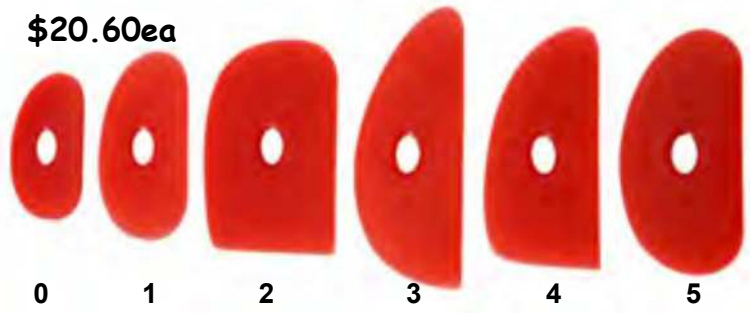

RESIN RIBS

$20.60ea

Six shapes cover most hand-building and throwing needs. Available in four hardnesses:

RED: MTR(0-5) extra soft - Great for compressing slabs, burnishing rims, chamois, and hand building.

YELLOW: MTY(0-5) soft - Perfect for smoothing, burnishing, porcelain, throwing, and hand building.

GREEN: MTG(0-5) medium - Great for compressing bottoms, burnishing, throwing, and hand building.

BLUE: MTB(0-5) firm - Still flexible but stiffer. Great for high burnish and throwing large work.

SMALL RESIN BOWL RIBS

RBRS $29.90ea

Dimensions 102 x 50mm

Available in four hardnesses:

- very soft (red)
- soft (yellow)
- medium (green)
- very firm (blue)