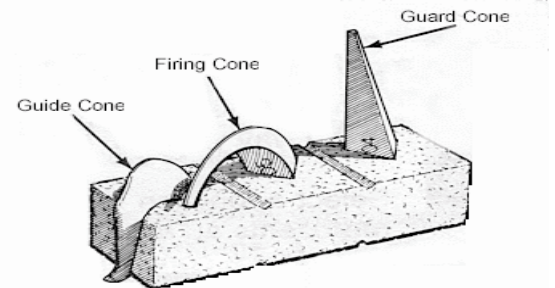

ORTON CONES		NOTE: When ordering cones please be sure to state whether you require mini or standard cones.	
CODE		$ ea	$ per Box 50/25*
MC	Mini Cone (designed for a kiln sitter)	1.10	36.20
SC00	Standard Cone (witness cone)	1.40	44.50
SSC	Self Supporting Cone (only select numbers available)	2.80	44.50*
SCS	Standard Cone Stand 3 Hole	4.90	-

The Three Cone System

While a single cone may be used on a shelf to “witness” the firing, it is recommended to use three different cones.

The group consists of a Firing Cone - the desired cone for the ware being produced; the Guide Cone - one cone number cooler; and the Guard Cone - one cone number hotter than the Firing Cone.

These cones need to be set deep in the kiln, yet should be visible through the bung hole.

When the Guide Cone starts to bend, the ware is approaching maturity.

The bending of the Firing Cone indicates that the firing is at its correct stage. If the Guard Cone has bent, the firing has passed its best time-temperature window.

PYROMETERS, PARTS & ACCESSORIES

CODE	ITEM	$
PYRO	Pyrometer Kit, includes: TES1314 Multi Input Meter, Thermocouple (N or K Type), Sheath, Connecting wire & plug	488.00
TES1314	Digital Multi Input Pyrometer	425.20
THERMO	Thermocouple - N or K Type (excludes sheath)	120.90
TS	Thermocouple Sheath 300mm x 11mm (internal)	112.00
TCI	Thermocouple Ceramic Insulators	4.90
BLOCK	Ceramic Block	17.50
CWD	Compensating Wire - to suit N,K,R type. Per 1m	6.60
PLUG	Miniature Plug (N or K Type)	14.20
PYROK	Pyrometer Kit, includes: 6802II K Type Thermometer, K Type Thermocouple (13cm), K Type Lead Wire (1m)	148.20
6802II	Digital Pyrometer for K Type Thermocouple (excludes thermocouple)	76.80
THERMK2	Thermocouple K Type (20cm)	84.30
THERMK	Thermocouple K Type (13cm)	67.50
WIREK	Lead Wires K Type (1m)	18.20