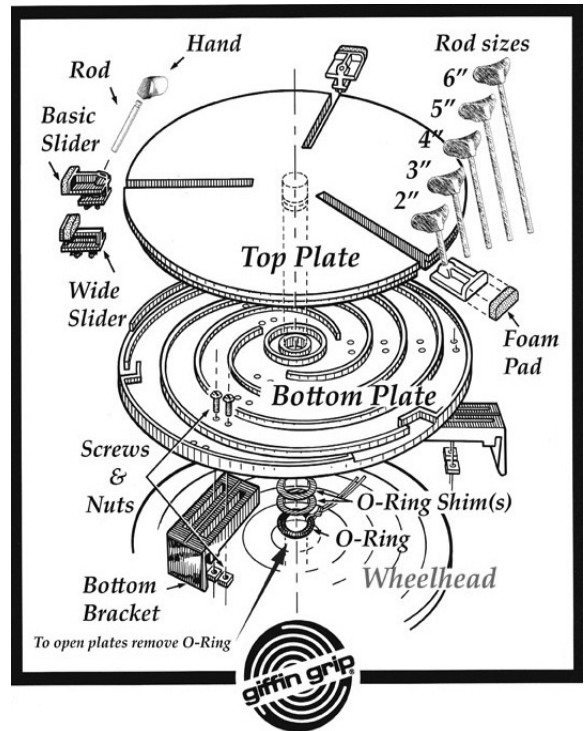

GIFFIN GRIP

GC1 Complete Set $515.80