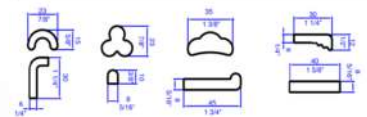

WME WALL MOUNTED EXTRUDER $430.80

Designed and Made in Australia
Super Robust, Ideal for Schools and Studios