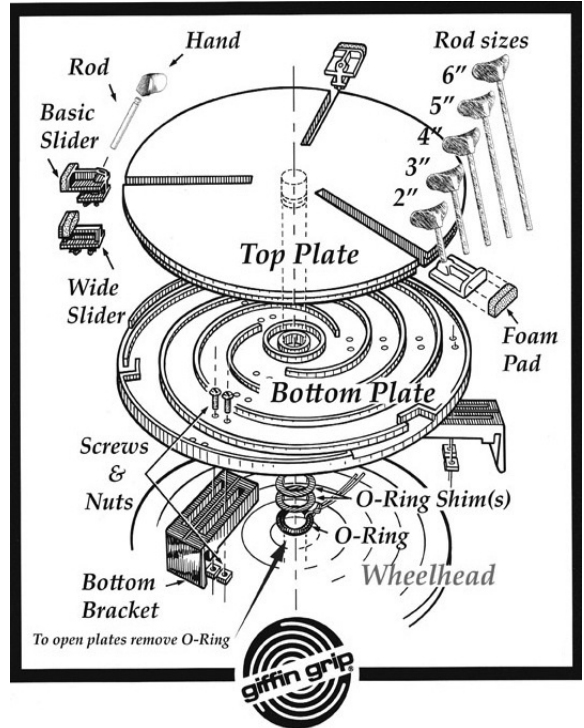

GIFFIN GRIP

GC1 Complete Set $515.80