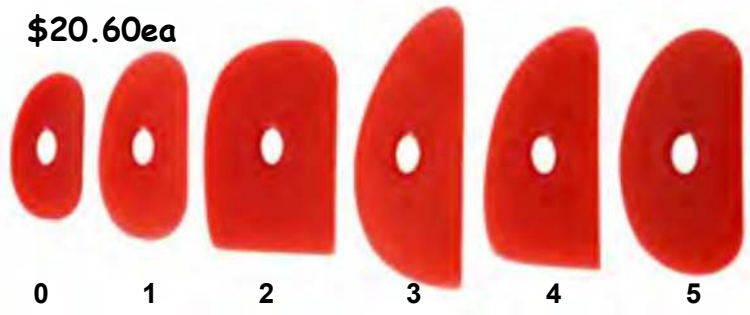

RESIN RIBS

$20.60ea

Six shapes cover most hand-building and throwing needs. Available in four hardnesses:

RED: MTR(0-5) extra soft - Great for compressing slabs, burnishing rims, chamois, and hand building.

YELLOW: MTY(0-5) soft - Perfect for smoothing, burnishing, porcelain, throwing, and hand building.

GREEN: MTG(0-5) medium - Great for compressing bottoms, burnishing, throwing, and hand building.

BLUE: MTB(0-5) firm - Still flexible but stiffer. Great for high burnish and throwing large work.

SMALL RESIN BOWL RIBS

RBRS $29.90ea

Dimensions 102 x 50mm

Available in four hardnesses:

- very soft (red)
- soft (yellow)
- medium (green)
- very firm (blue)