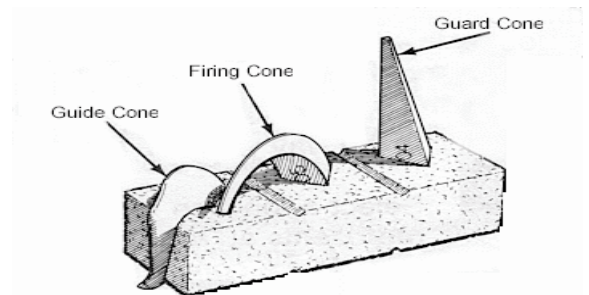

ORTON CONES		NOTE: When ordering cones please be sure to state whether you require mini or standard cones.	
CODE		$ ea	$ per Box 50/25*
MC	Mini Cone (designed for a kiln sitter)	1.10	36.20
SC00	Standard Cone (witness cone)	1.40	44.50
SSC	Self Supporting Cone (only select numbers available)	2.80	44.50*
SCS	Standard Cone Stand 3 Hole	4.90	-

The Three Cone System

While a single cone may be used on a shelf to “witness” the firing, it is recommended to use three different cones.

The group consists of a Firing Cone - the desired cone for the ware being produced; the Guide Cone - one cone number cooler; and the Guard Cone - one cone number hotter than the Firing Cone.

These cones need to be set deep in the kiln, yet should be visible through the bung hole.

When the Guide Cone starts to bend, the ware is approaching maturity.

The bending of the Firing Cone indicates that the firing is at its correct stage. If the Guard Cone has bent, the firing has passed its best time-temperature window.

PYROMETERS, PARTS & ACCESSORIES		
CODE	ITEM	$
PYRO	Pyrometer Kit, includes: TES1314 Multi Input Meter, Thermocouple (N or K Type), Sheath, Connecting wire & plug	488.00
TES1314	Digital Multi Input Pyrometer	425.20
THERMO	Thermocouple - N or K Type (excludes sheath)	120.90
TS	Thermocouple Sheath 300mm x 11mm (internal)	112.00
TCI	Thermocouple Ceramic Insulators	4.90
BLOCK	Ceramic Block	17.50
CWD	Compensating Wire - to suit N,K,R type. Per 1m	6.60
PLUG	Miniature Plug (N or K Type)	14.20
PYROK	Pyrometer Kit, includes: 6802II K Type Thermometer, K Type Thermocouple (13cm), K Type Lead Wire (1m)	148.20
6802II	Digital Pyrometer for K Type Thermocouple (excludes thermocouple)	76.80
THERMK2	Thermocouple K Type (20cm)	84.30
THERMK	Thermocouple K Type (13cm)	67.50
WIREK	Lead Wires K Type (1m)	18.20