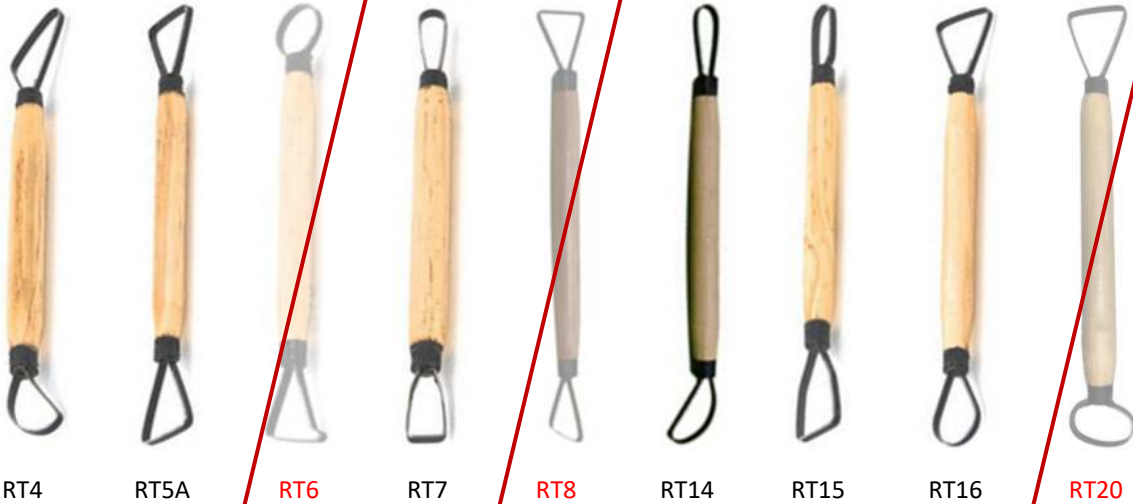

175 x 145mm

TEXTURING SPONGE TSS \$10.20ea

Texturing Sponge Synthetic (mimics texture of a natural sea sponge)

SPONGE HSS \$2.50ea

Hydra Sponge Synthetic

Round sponge great for all clay work

RIBBON TOOLS - DOUBLE ENDED

\$18.80ea

Hand made in Australia from Ground Spring Steel to ensure the tool hold its sharpness, unlike some stainless steel that blunts quickly.

MRTS6 MINI RIBBON TOOL SET

\$24.50

SGRAFFITO TOOLS

SMALL RIBBON TOOLS

MINI RIBBON TOOLS

\$11.50ea

RIBBON TOOLS Stainless Steel

(TTDE1-6) \$5.70ea

RIBBON TOOL SET

Stainless Steel

(TTDES) \$26.70

WIRE SCULPTING TOOLS