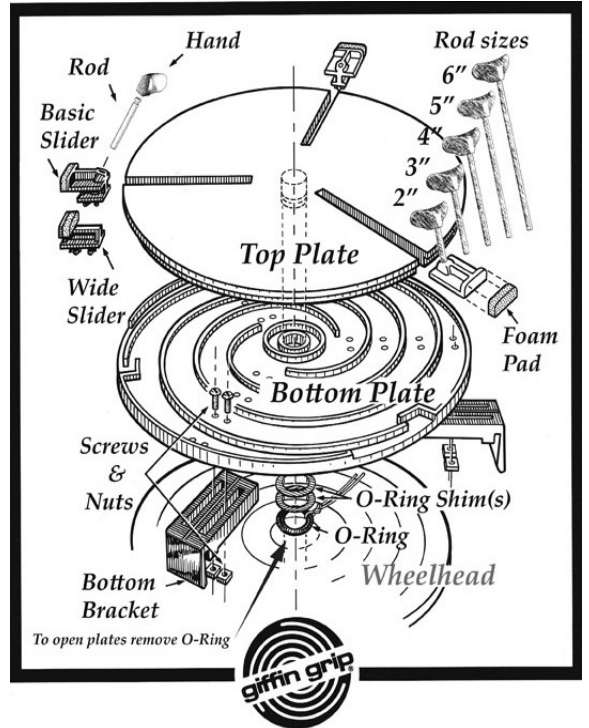

GIFFIN GRIP

GC1 Complete Set \$515.80

Spare Parts for Giffin Grip also available.

THROWING GUIDE/GAUGE

TGG \$79.80

Designed to help you throw consistent sized forms on the wheel. Easily adjust height and width settings for each arm.