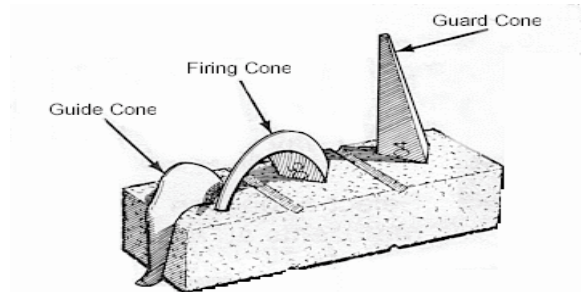

ORTON CONES		NOTE: When ordering cones please be sure to state whether you require mini or standard cones.	
CODE		$ ea	$ per Box 50/25*
MC	Mini Cone (designed for a kiln sitter)	1.10	36.20
SC00	Standard Cone (witness cone)	1.40	44.50
SSC	Self Supporting Cone (only select numbers available)	2.80	44.50*
SCS	Standard Cone Stand 3 Hole	4.90	-

The Three Cone System

While a single cone may be used on a shelf to “witness” the firing, it is recommended to use three different cones.

The group consists of a Firing Cone - the desired cone for the ware being produced; the Guide Cone - one cone number cooler; and the Guard Cone - one cone number hotter than the Firing Cone.

These cones need to be set deep in the kiln, yet should be visible through the bung hole.

When the Guide Cone starts to bend, the ware is approaching maturity.

The bending of the Firing Cone indicates that the firing is at its correct stage. If the Guard Cone has bent, the firing has passed its best time-temperature window.

PYROMETERS, PARTS & ACCESSORIES

CODE	ITEM	$
PYRO	Pyrometer Kit, includes: TES1314 Multi Input Meter, Thermocouple (N or K Type), Sheath, Connecting wire & plug	488.00
TES1314	Digital Multi Input Pyrometer	425.20
THERMO	Thermocouple - N or K Type (excludes sheath)	120.90
TS	Thermocouple Sheath 300mm x 11mm (internal)	112.00
TCI	Thermocouple Ceramic Insulators	4.90
BLOCK	Ceramic Block	17.50
CWD	Compensating Wire - to suit N,K,R type. Per 1m	6.60
PLUG	Miniature Plug (N or K Type)	14.20
PYROK	Pyrometer Kit, includes: 6802II K Type Thermometer, K Type Thermocouple (13cm), K Type Lead Wire (1m)	148.20
6802II	Digital Pyrometer for K Type Thermocouple (excludes thermocouple)	76.80
THERMK2	Thermocouple K Type (20cm)	84.30
THERMK	Thermocouple K Type (13cm)	67.50
WIREK	Lead Wires K Type (1m)	18.20