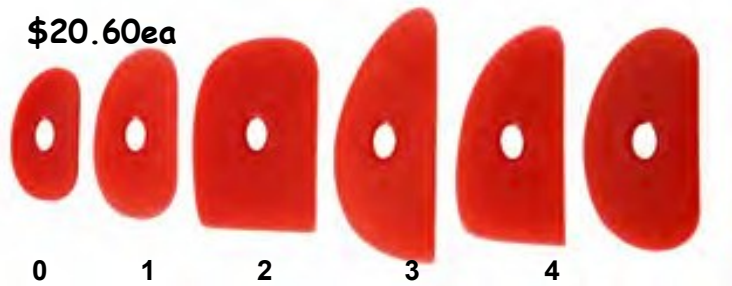

RBRS \$29.90ea

Dimensions 102 x 50mm

Available in four hardnesses:

- very soft (red)*
- soft (yellow)*
- medium (green)*
- very firm (blue)*

RESIN PLATTER RIBS

Long resin ribs with a gradual curve, perfect for plates & platters.

Available in *firm* (army green).

RPRS Small: 190mm

RPRL Large: 275mm

Small \$36.50ea

Large \$45.60ea

RESIN RIBS

\$20.60ea

Six shapes cover most hand-building and throwing needs. Available in four hardnesses: