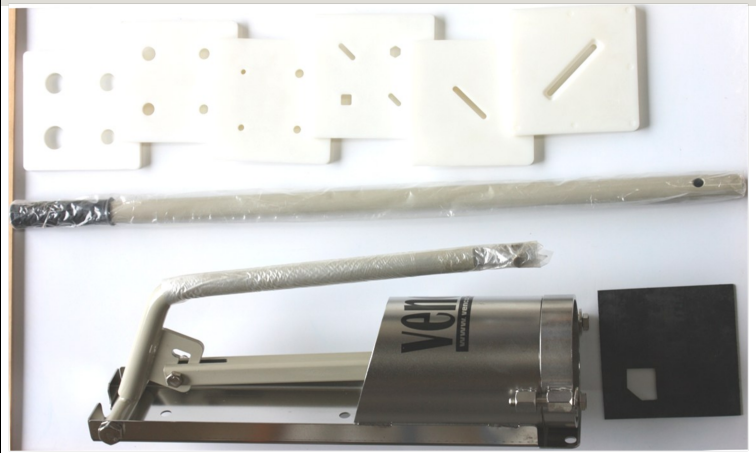

Additional Canvas \$77.80

VPM VENCO MINI PUG MILL

\$1995.00

63mm Nozzle, Non-Deairing

VENCO HIGH CAPACITY EXTRUDER with Die Set

\$789.90

Optional Hollow Die Set (not shown)

\$124.20