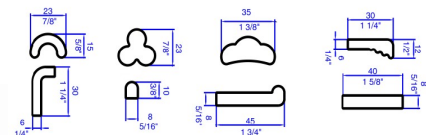

WME WALL MOUNTED EXTRUDER

$430.80

Designed and Made in Australia
Super Robust, Ideal for Schools and Studios

Blank Dies $17.20ea