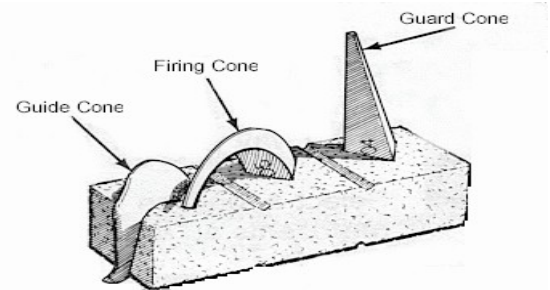

ORTON CONES		NOTE: When ordering cones please be sure to state whether you require mini or standard cones.	
CODE		$ ea	$ per Box 50/25*
MC	Mini Cone (designed for a kiln sitter)	1.10	36.20
SC00	Standard Cone (witness cone)	1.40	45.40
SSC	Self Supporting Cone (only select numbers available)	2.80	45.40*
SCS	Standard Cone Stand 3 Hole	4.90	-

The Three Cone System

While a single cone may be used on a shelf to “witness” the firing, it is recommended to use three different cones.

The group consists of a Firing Cone - the desired cone for the ware being produced; the Guide Cone - one cone number cooler; and the Guard Cone - one cone number hotter than the Firing Cone.

These cones need to be set deep in the kiln, yet should be visible through the bung hole.

When the Guide Cone starts to bend, the ware is approaching maturity.

The bending of the Firing Cone indicates that the firing is at its correct stage. If the Guard Cone has bent, the firing has passed its best time-temperature window.

PYROMETERS, PARTS & ACCESSORIES

CODE	ITEM	$
PYRO	Pyrometer Kit, includes: TES1314 Multi Input Meter, Thermocouple (N or K Type), Sheath, Connecting wire & plug	488.00
TES1314	Digital Multi Input Pyrometer	425.20
THERMO	Thermocouple - N or K Type (excludes sheath)	120.90
TS	Thermocouple Sheath 300mm x 11mm (internal)	112.00
TCI	Thermocouple Ceramic Insulators	4.90
BLOCK	Ceramic Block	17.50
CWD	Compensating Wire - to suit N, K, R type. Per 1m	6.60
PLUG	Miniature Plug (N or K Type)	14.20
PYROK	Pyrometer Kit, includes: 6802II K Type Thermometer, K Type Thermocouple (13cm), K Type Lead Wire (1m)	148.20
6802II	Digital Pyrometer for K Type Thermocouple (excludes thermocouple)	76.80
THERMK2	Thermocouple K Type (20cm)	84.30
THERMK	Thermocouple K Type (13cm)	67.50
WIREK	Lead Wires K Type (1m)	18.20