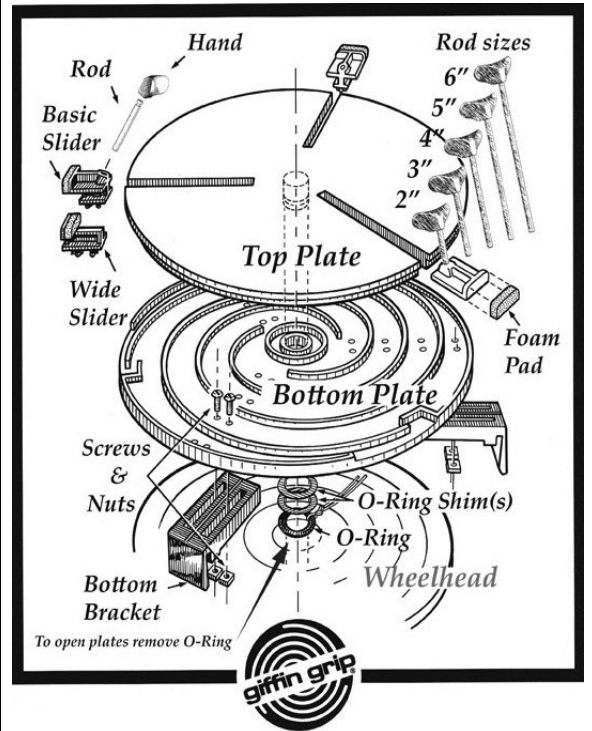

GIFFIN GRIP

GC1 Complete Set $515.80