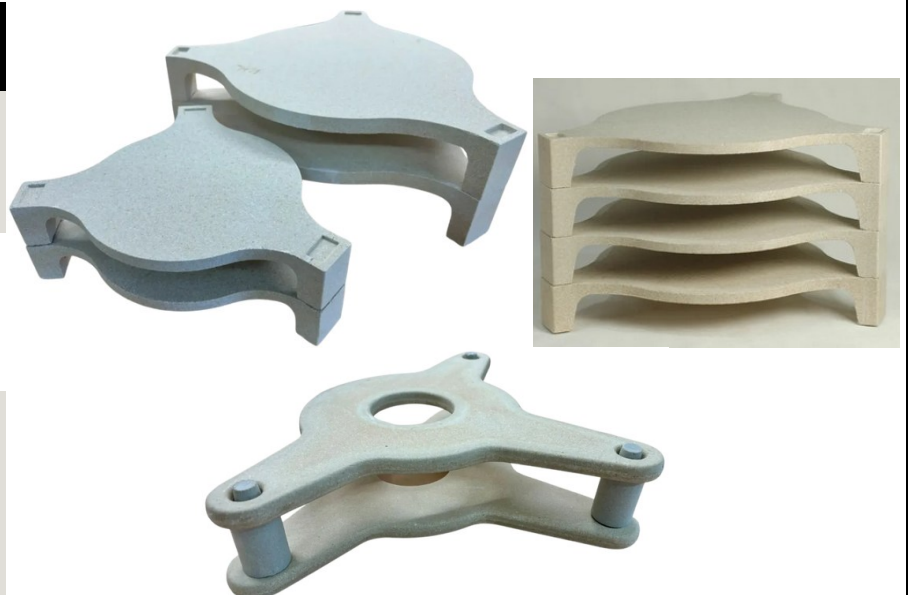

PLATE STACKERS & SETTERS

CODE	SIZE	$
PST23	230mm	56.80ea
PST34	340mm	69.80ea
PSE275	275mm	46.80ea (including 3 props)