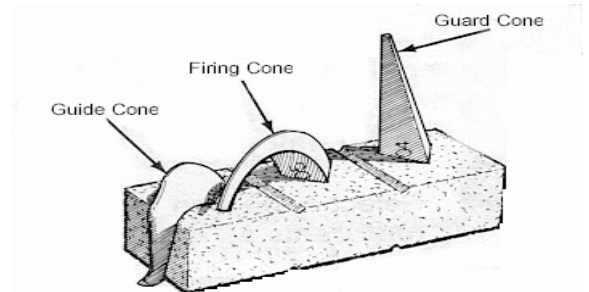

ORTON CONES		NOTE: When ordering cones please be sure to state whether you require mini or standard cones.	
CODE		$ ea	$ per Box 50/25*
MC	Mini Cone (designed for a kiln sitter)	1.10	36.20
SC00	Standard Cone (witness cone)	1.40	45.40
SSC	Self Supporting Cone (only select numbers available)	2.80	45.40*
SCS	Standard Cone Stand 3 Hole	4.90	-

The Three Cone System

While a single cone may be used on a shelf to “witness” the firing, it is recommended to use three different cones.

The group consists of a Firing Cone - the desired cone for the ware being produced; the Guide Cone - one cone number cooler; and the Guard Cone - one cone number hotter than the Firing Cone.

These cones need to be set deep in the kiln, yet should be visible through the bung hole.

When the Guide Cone starts to bend, the ware is approaching maturity.

The bending of the Firing Cone indicates that the firing is at its correct stage. If the Guard Cone has bent, the firing has passed its best time-temperature window.

PYROMETERS, PARTS & ACCESSORIES		
CODE	ITEM	$
PYRO	Pyrometer Kit, includes: TES1314 Multi Input Meter, Thermocouple (N or K Type), Sheath, Connecting wire & plug	488.00
TES1314	Digital Multi Input Pyrometer	425.20
THERMO	Thermocouple - N or K Type (excludes sheath)	120.90
TS	Thermocouple Sheath 300mm x 11mm (internal)	112.00
TCI	Thermocouple Ceramic Insulators	4.90
BLOCK	Ceramic Block	17.50
CWD	Compensating Wire - to suit N, K, R type. Per 1m	6.60
PLUG	Miniature Plug (N or K Type)	14.20
PYROK	Pyrometer Kit, includes: 6802II K Type Thermometer, K Type Thermocouple (13cm), K Type Lead Wire (1m)	148.20
6802II	Digital Pyrometer for K Type Thermocouple (excludes thermocouple)	76.80
THERMK2	Thermocouple K Type (20cm)	84.30
THERMK	Thermocouple K Type (13cm)	67.50
WIREK	Lead Wires K Type (1m)	18.20