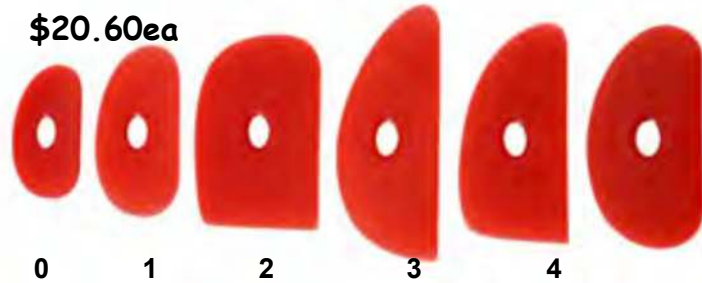

SMALL RESIN BOWL RIBS

RBRS \$29.90ea

Dimensions 102 x 50mm

Available in four hardnesses:

- very soft (red)*
- soft (yellow)*
- medium (green)*
- very firm (blue)*

RESIN PLATTER RIBS

Long resin ribs with a gradual curve, perfect for plates & platters.

Available in *firm* (army green).

RPRS Small: 190mm

RPRL Large: 275mm

Small \$36.50ea

Large \$45.60ea

RESIN RIBS

\$20.60ea

Six shapes cover most hand-building and throwing needs. Available in four hardnesses: