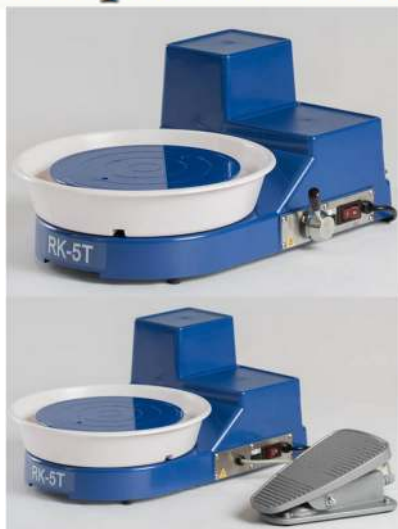

Nidec-Shimpo Potters Wheels

**Nidec-Shimpo
Portable potters
wheels**

RK-5T (speed lever)

$1245.50

SHIMPORK-5T

RK-5TF (foot pedal)

$1410.00

SHIMPORK-5TF

The RK-5T is designed to be a fully featured highly transportable wheel. It's very light weight making it easily transportable yet sturdy for easy throwing.

- QUALITY DC MOTOR Smooth, quiet, powerful, no maintenance
- ELECTRONIC CONTROLLER precise speed control
- BROAD SPEED RANGE Allows optimum throwing speed for all applications can handle 10kg of clay
- REVERSIBILITY Can be used by left and right hand throwers
- BUILT-IN BREAKER Motor is protected from overload
- REMOTE FOOT PEDAL or SPEED LEVER Can be placed in most comfortable position
- ONE-PIECE SPLASHPAN Easy to clean
- WHEELHEAD: 178mm alloy with bat pins
- DIMENSION: 365 x 515 x 230mm 12Kg

**Nidec-Shimpo
RK-55**

**(VL Lite) Potters
Wheel**

$2020.00

SHIMPORK-55