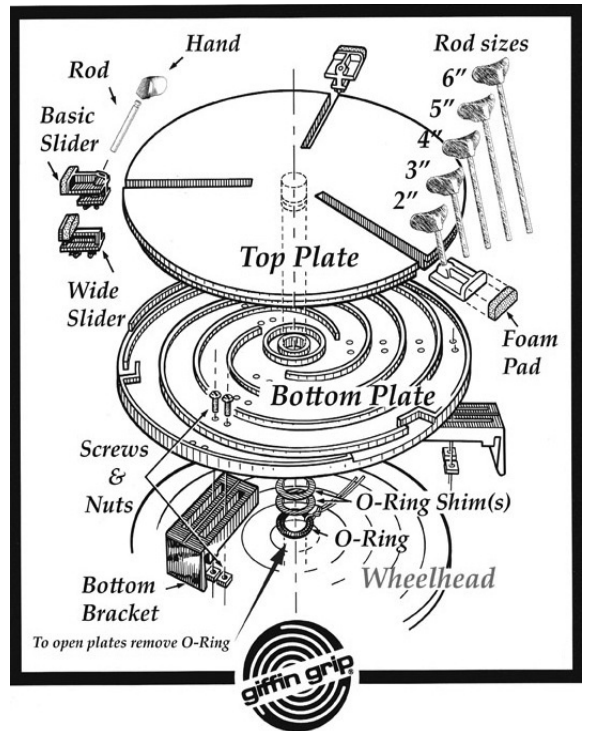

GIFFIN GRIP

GC1 Complete Set $515.80