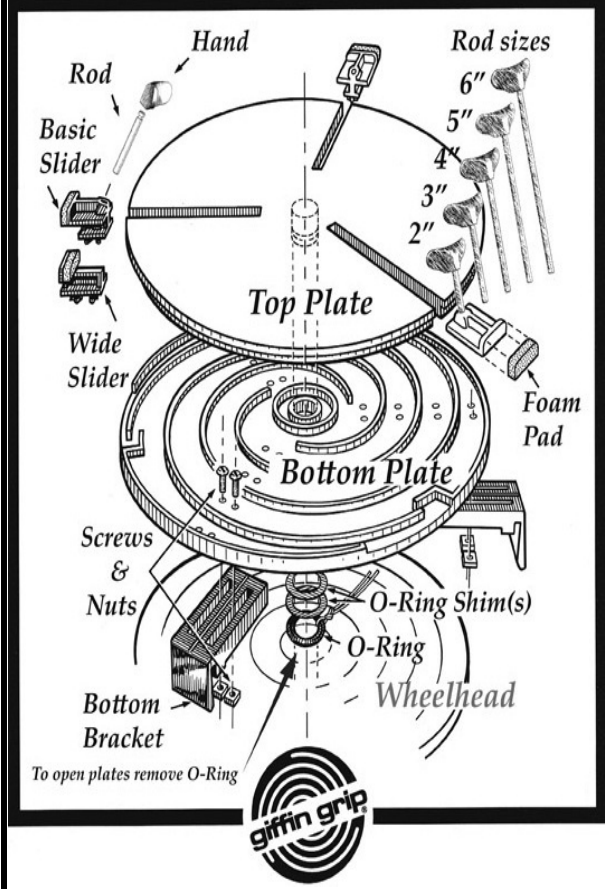

GIFFIN GRIP

GC1 Complete Set $515.80

Spare Parts for Giffin Grip also available.

RPIN ROLLING PIN 27.90

Comes with 4 size guides to help you roll out your clay to specific thicknesses of 2mm, 3mm, 6mm and 10mm