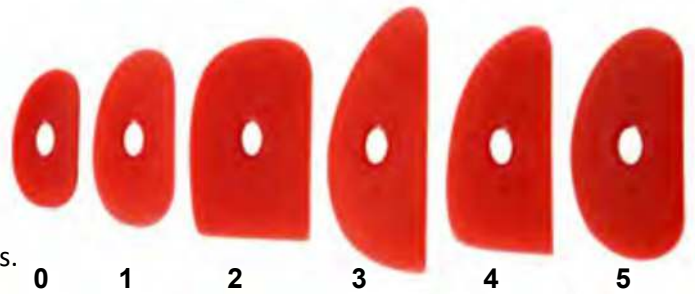

MTWIRES
MTWIREC
MTWIREHD

Straight (green)
Curly (red)
Heavy Duty (black)

RESIN RIBS

\$20.60ea

- Size 0: 70 x 37mm
- Size 1: 89 x 43mm
- Size 2: 98 x 62mm
- Size 3: 127 x 49mm
- Size 4: 107 x 51mm
- Size 5: 107 x 50mm