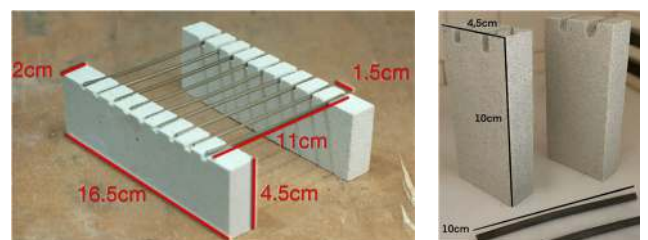

Perfect for hanging beads or other small items for glaze firing up to 1300°C

20cm long 3mm wide

BEAD RACK SET

BEAR $46.50

Ideal for firing beads and other small hanging items.

With 9 wires max 1240°C

With 5 wires max 1280°C

PENDANT RACK SET

PENH $32.50

Ideal for firing items such as pendants or small spoons.

With 2 wires max 1240°C

With 2 wires max 1280°C