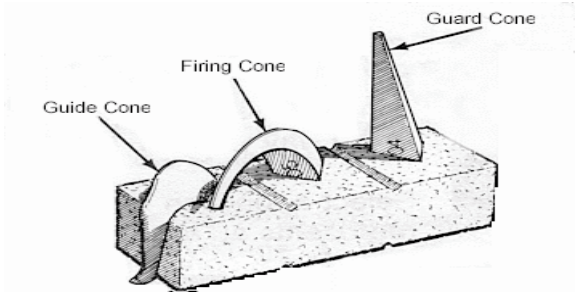

ORTON CONES		NOTE: When ordering cones please be sure to state whether you require mini or standard cones.	
CODE		$ ea	$ per Box 50/25
MC	Mini Cone (designed for a kiln sitter)		1.10 36.20
SC00	Standard Cone (witness cone)		1.40 44.50
SSC	Self Supporting Cone		2.80 44.50
SCS	Standard Cone Stand 3 Hole		4.90 -

The Three Cone System

While a single cone may be used on a shelf to “witness” the firing, it is recommended to use three different cones.

The group consists of a Firing Cone - the desired cone for the ware being produced; the Guide Cone - one cone number cooler; and the Guard Cone - one cone number hotter than the Firing Cone.

These cones need to be set deep in the kiln, yet should be visible through the bung hole.

When the Guide Cone starts to bend, the ware is approaching maturity.

The bending of the Firing Cone indicates that the firing is at its correct stage. If the Guard Cone has bent, the firing has passed its best time-temperature window.

PYROMETERS, PARTS & ACCESSORIES

CODE	ITEM	$
PYRO	Pyrometer Kit, includes: TES1314 Multi Input Meter, Thermocouple (N or K Type), Sheath, Connecting wire & plug	488.00
TES1314	Digital Multi Input Pyrometer	425.20
THERMO	Thermocouple - N or K Type (excludes sheath)	120.90
TS	Thermocouple Sheath 300mm x 11mm (internal)	112.00
TCI	Thermocouple Ceramic Insulators	4.90
BLOCK	Ceramic Block	17.50
CWD	Compensating Wire - to suit N,K,R type. Per 1m	6.60
PLUG	Miniature Plug (N or K Type)	14.20
PYROK	Pyrometer Kit, includes: 6802II K Type Thermometer, K Type Thermocouple (13cm), K Type Lead Wire (1m)	148.20
6802II	Digital Pyrometer for K Type Thermocouple (excludes thermocouple)	76.80
THERMK2	Thermocouple K Type (20cm)	84.30
THERMK	Thermocouple K Type (13cm)	67.50
WIREK	Lead Wires K Type (1m)	18.20