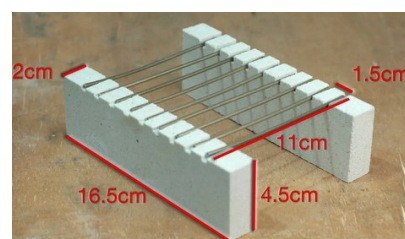

Use this abrasive stilt stone for cleaning up stilt marks on post-fired items.

Helpful in removing excess burrs and stilt marks from glaze.

CERAMIC HANGING RODS

CROD $5.00ea

Perfect for hanging beads or other small items for glaze firing up to 1300°C

20cm long 3mm wide

BEAD RACK SET BEAR $46.50

Ideal for firing beads and other small hanging items.

With 9 wires max 1240°C

With 5 wires max 1280°C

PENDANT RACK SET PENH $32.50

Ideal for firing items such as pendants or small spoons.

With 2 wires max 1240°C

With 2 wires max 1280°C