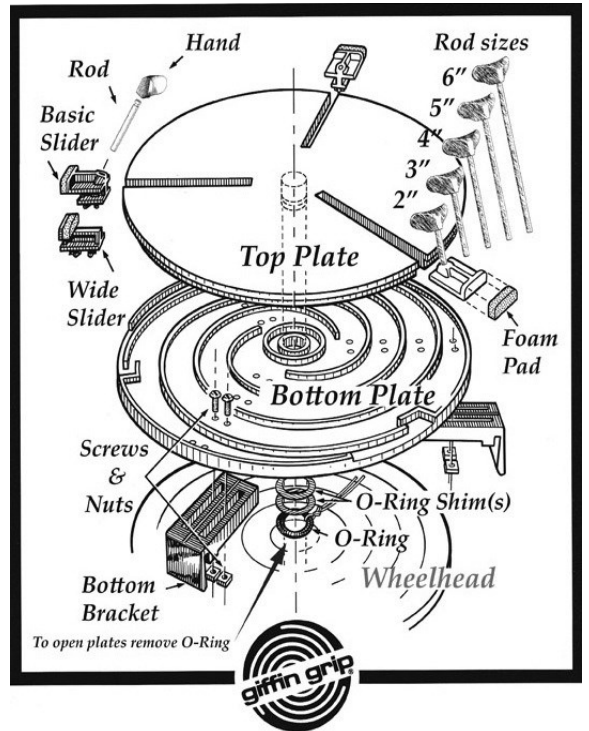

GIFFIN GRIP

GC1 Complete Set \$515.80

Spare Parts for Giffin Grip also available.

THROWING GUIDE/GAUGE

TGG \$79.80

Designed to help you throw consistent sized forms on the wheel. Easily adjust height and width settings for each arm.