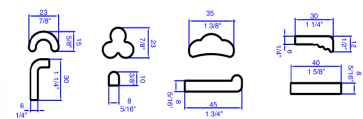

WME WALL MOUNTED EXTRUDER

$430.80

Designed and Made in Australia
Super Robust, Ideal for Schools and Studios