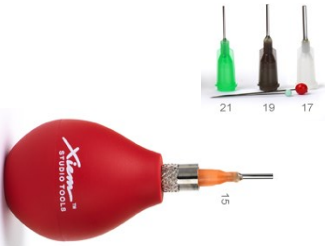

CBS Chinese Brush Set \$33.40

BSH Chinese Brush Set with Hake \$33.40

CALLIGRAPHY BRUSHES	CODE	SIZE	\$
	CB0	0	5.20
	CB1	1	5.50
	CB5	5	8.30
	CB7	7	8.50
	CB9	9	9.60
	CB11	11	16.40
	CBSET	All 6 Brushes	51.30

HAKE BRUSHES	CODE	SIZE	\$
	HB25	25mm	4.80
	HB50	51mm	8.50
	HB75	75-76mm	11.90
	HBSET	25mm	31.00
		51mm	
		76mm	
	100mm		

Xiem Precision Applicators

1oz Set

\$48.80

XPAS1

3oz Set

\$52.20

XPAS3