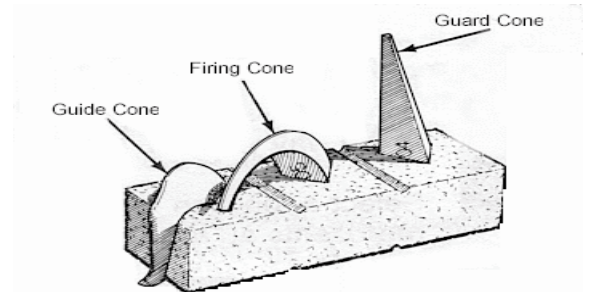

ORTON CONES		NOTE: When ordering cones please be sure to state whether you require mini or standard cones.	
CODE		$ ea	$ per Box 50/25*
MC	Mini Cone (designed for a kiln sitter)	1.10	36.20
SC00	Standard Cone (witness cone)	1.40	44.50
SSC	Self Supporting Cone (only select numbers available)	2.80	44.50*
SCS	Standard Cone Stand 3 Hole	4.90	-

The Three Cone System

While a single cone may be used on a shelf to “witness” the firing, it is recommended to use three different cones.

The group consists of a Firing Cone - the desired cone for the ware being produced; the Guide Cone - one cone number cooler; and the Guard Cone - one cone number hotter than the Firing Cone.

These cones need to be set deep in the kiln, yet should be visible through the bung hole.

When the Guide Cone starts to bend, the ware is approaching maturity.

The bending of the Firing Cone indicates that the firing is at its correct stage. If the Guard Cone has bent, the firing has passed its best time-temperature window.

PYROMETERS, PARTS & ACCESSORIES

CODE	ITEM	$
PYRO	Pyrometer Kit, includes: TES1314 Multi Input Meter, Thermocouple (N or K Type), Sheath, Connecting wire & plug	488.00
TES1314	Digital Multi Input Pyrometer	425.20
THERMO	Thermocouple - N or K Type (excludes sheath)	120.90
TS	Thermocouple Sheath 300mm x 11mm (internal)	112.00
TCI	Thermocouple Ceramic Insulators	4.90
BLOCK	Ceramic Block	17.50
CWD	Compensating Wire - to suit N,K,R type. Per 1m	6.60
PLUG	Miniature Plug (N or K Type)	14.20
PYROK	Pyrometer Kit, includes: 6802II K Type Thermometer, K Type Thermocouple (13cm), K Type Lead Wire (1m)	148.20
6802II	Digital Pyrometer for K Type Thermocouple (excludes thermocouple)	76.80
THERMK2	Thermocouple K Type (20cm)	84.30
THERMK	Thermocouple K Type (13cm)	67.50
WIREK	Lead Wires K Type (1m)	18.20