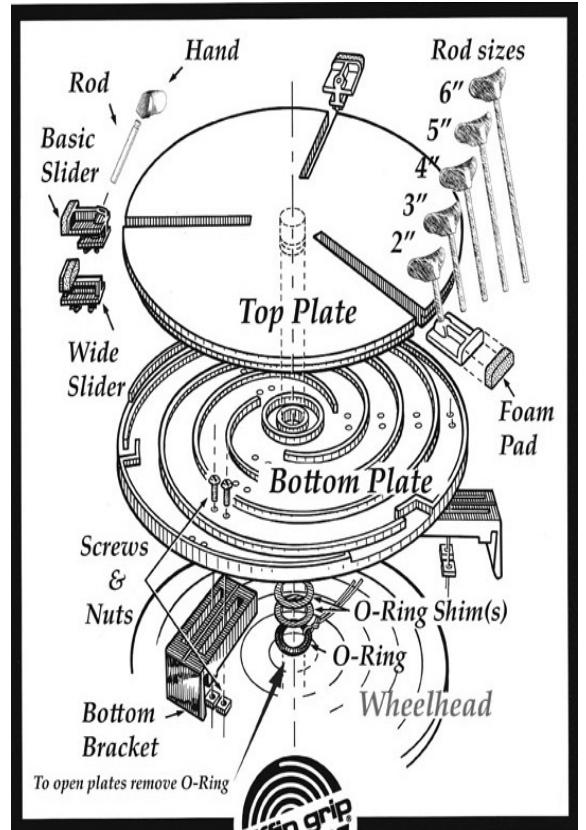

GIFFIN GRIP

GC1 Complete Set $515.80