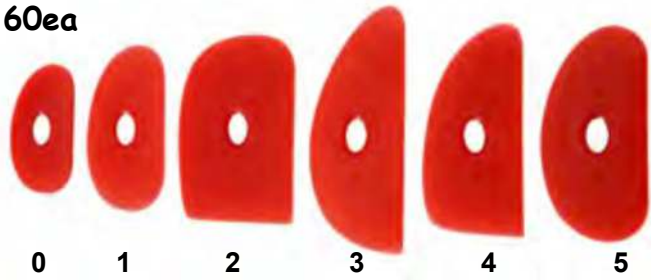

BULB SLIP TRAILERS

BSTS	Small (20cc) One Piece	7.20
BSTM	Medium (50cc) Two Piece	17.30
BSTL	Large (100cc) Two Piece	19.50
BSTX	Extra large (150cc) Two Piece	24.40

RESIN RIBS

\$20.60ea

- Size 0: 70 x 37mm
- Size 1: 89 x 43mm
- Size 2: 98 x 62mm
- Size 3: 127 x 49mm
- Size 4: 107 x 51mm
- Size 5: 107 x 50mm