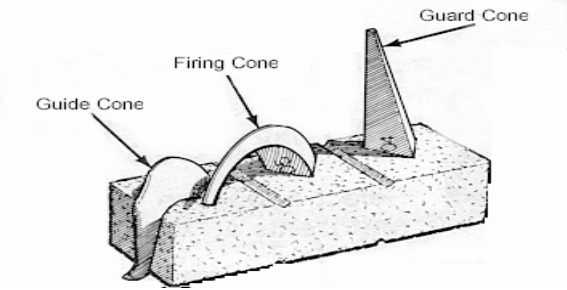

ORTON CONES		NOTE: When ordering cones please be sure to state whether you require mini or standard cones.	
CODE		$ ea	$ per Box 50/25
MC	Mini Cone (designed for a kiln sitter)		1.10 36.20
SC00	Standard Cone (witness cone)		1.40 44.50
SSC	Self Supporting Cone		2.80 44.50
SCS	Standard Cone Stand 3 Hole		4.90 -

The Three Cone System

While a single cone may be used on a shelf to “witness” the firing, it is recommended to use three different cones.

The group consists of a Firing Cone - the desired cone for the ware being produced; the Guide Cone - one cone number cooler; and the Guard Cone - one cone number hotter than the Firing Cone.

These cones need to be set deep in the kiln, yet should be visible through the bung hole.

When the Guide Cone starts to bend, the ware is approaching maturity.

The bending of the Firing Cone indicates that the firing is at its correct stage. If the Guard Cone has bent, the firing has passed its best time-temperature window.

PYROMETERS, PARTS & ACCESSORIES

CODE	ITEM	$
PYRO	Pyrometer Kit, includes: TES1314 Multi Input Meter, Thermocouple (N or K Type), Sheath, Connecting wire & plug	488.00
TES1314	Digital Multi Input Pyrometer	425.20
THERMO	Thermocouple - N or K Type (excludes sheath)	120.90
TS	Thermocouple Sheath 300mm x 11mm (internal)	112.00
TCI	Thermocouple Ceramic Insulators	4.90
BLOCK	Ceramic Block	17.50
CWD	Compensating Wire - to suit N,K,R type. Per 1m	6.60
PLUG	Miniature Plug (N or K Type)	14.20
PYROK	Pyrometer Kit, includes: 6802II K Type Thermometer, K Type Thermocouple (13cm), K Type Lead Wire (1m)	148.20
6802II	Digital Pyrometer for K Type Thermocouple (excludes thermocouple)	76.80
THERMK	Thermocouple K Type (13cm)	57.50
WIREK	Lead Wires K Type (1m)	18.20