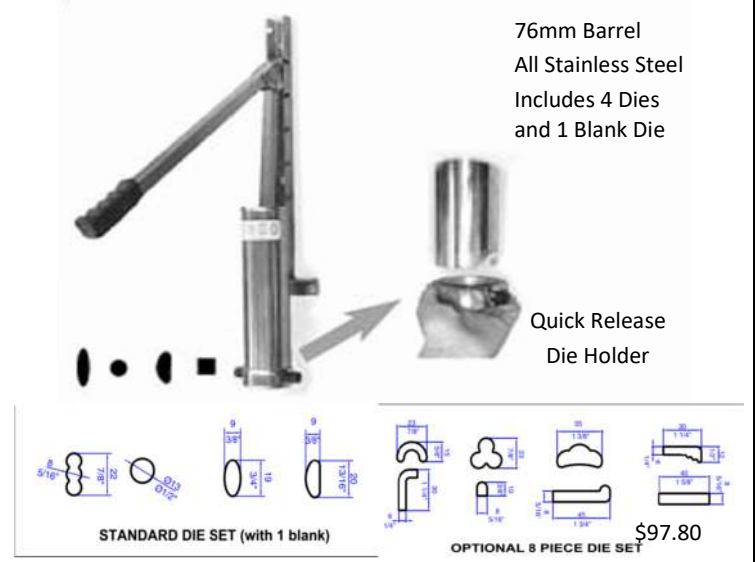

Designed and Made in Australia Super Robust
 Ideal for Schools and Studios

76mm Barrel
 All Stainless Steel
 Includes 4 Dies
 and 1 Blank Die

Quick Release
 Die Holder

STANDARD DIE SET (with 1 blank)

OPTIONAL 8 PIECE DIE SET \$97.80