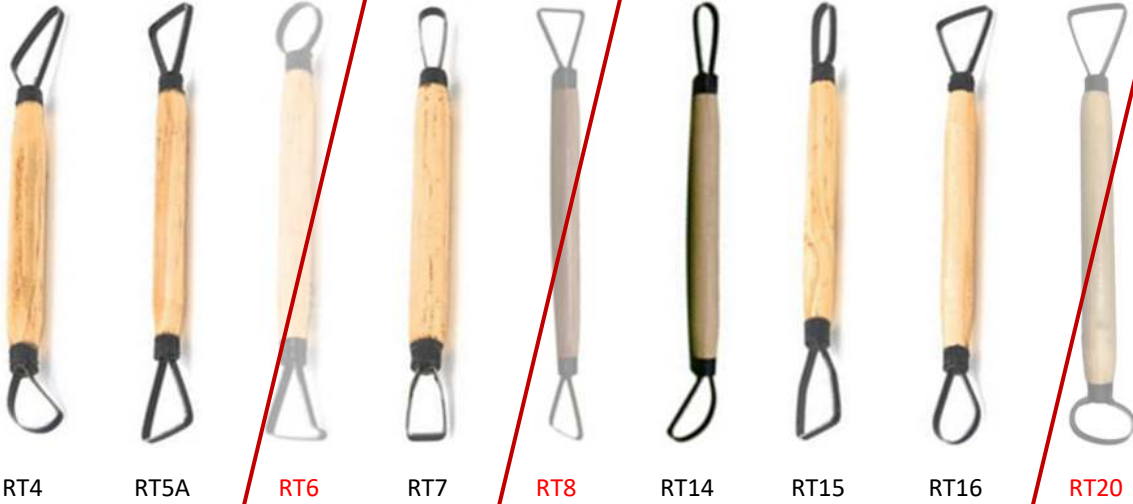

TEXTURING SPONGE

TSS \$10.20ea
Texturing Sponge Synthetic
(mimics texture of a natural sea sponge)

SPONGE

HSS \$2.50ea
Hydra Sponge Synthetic
Round sponge great for all clay work

RIBBON TOOLS - DOUBLE ENDED

\$18.80ea

Hand made in Australia from Ground Spring Steel to ensure the tool hold its sharpness, unlike some stainless steel that blunts quickly.

MRTS6 MINI RIBBON TOOL SET

\$24.50

SGRAFFITO TOOLS

SMALL RIBBON TOOLS

MINI RIBBON TOOLS

\$11.50ea

RIBBON TOOLS Stainless Steel

(TTDE1-6) \$5.70ea

RIBBON TOOL SET

Stainless Steel

(TTDES) \$26.70

WIRE SCULPTING TOOLS