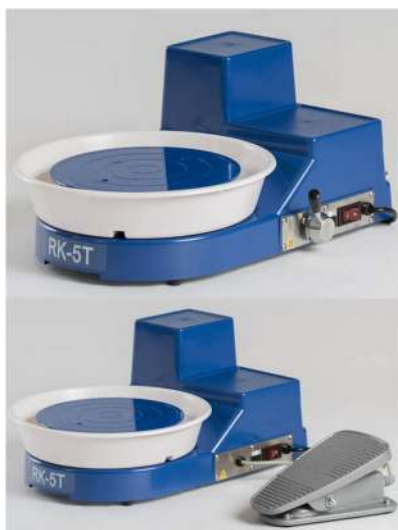

Nidec-Shimpo Potters Wheels

**Nidec-Shimpo
Portable potters
wheels**

RK-5T (speed lever)

$1245.50

SHIMPORK-5T

RK-5TF (foot pedal)

$1410.00

SHIMPORK-5TF

The RK-5T is designed to be a fully featured highly transportable wheel. It's very light weight making it easily transportable yet sturdy for easy throwing.

- QUALITY DC MOTOR Smooth, quiet, powerful, no maintenance
- ELECTRONIC CONTROLLER precise speed control
- BROAD SPEED RANGE Allows optimum throwing speed for all applications can handle 10kg of clay
- REVERSIBILITY Can be used by left and right hand throwers
- BUILT-IN BREAKER Motor is protected from overload
- REMOTE FOOT PEDAL or SPEED LEVER Can be placed in most comfortable position
- ONE-PIECE SPLASHPAN Easy to clean
- WHEELHEAD: 178mm alloy with bat pins
- DIMENSION: 365 x 515 x 230mm 12Kg

**Nidec-Shimpo
RK-55**

**(VL Lite) Potters
Wheel**

$2020.00

SHIMPORK-55