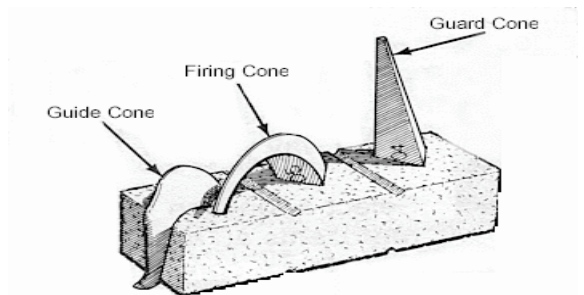

ORTON CONES		NOTE: When ordering cones please be sure to state whether you require mini or standard cones.	
CODE		$ ea	$ per Box 50/25*
MC	Mini Cone (designed for a kiln sitter)	1.10	36.20
SC00	Standard Cone (witness cone)	1.40	44.50
SSC	Self Supporting Cone (only select numbers available)	2.80	44.50*
SCS	Standard Cone Stand 3 Hole	4.90	-

The Three Cone System

While a single cone may be used on a shelf to “witness” the firing, it is recommended to use three different cones.

The group consists of a Firing Cone - the desired cone for the ware being produced; the Guide Cone - one cone number cooler; and the Guard Cone - one cone number hotter than the Firing Cone.

These cones need to be set deep in the kiln, yet should be visible through the bung hole.

When the Guide Cone starts to bend, the ware is approaching maturity.

The bending of the Firing Cone indicates that the firing is at its correct stage. If the Guard Cone has bent, the firing has passed its best time-temperature window.

PYROMETERS, PARTS & ACCESSORIES		
CODE	ITEM	$
PYRO	Pyrometer Kit, includes: TES1314 Multi Input Meter, Thermocouple (N or K Type), Sheath, Connecting wire & plug	488.00
TES1314	Digital Multi Input Pyrometer	425.20
THERMO	Thermocouple - N or K Type (excludes sheath)	120.90
TS	Thermocouple Sheath 300mm x 11mm (internal)	112.00
TCI	Thermocouple Ceramic Insulators	4.90
BLOCK	Ceramic Block	17.50
CWD	Compensating Wire - to suit N, K, R type. Per 1m	6.60
PLUG	Miniature Plug (N or K Type)	14.20
PYROK	Pyrometer Kit, includes: 6802II K Type Thermometer, K Type Thermocouple (13cm), K Type Lead Wire (1m)	148.20
6802II	Digital Pyrometer for K Type Thermocouple (excludes thermocouple)	76.80
THERMK2	Thermocouple K Type (20cm)	84.30
THERMK	Thermocouple K Type (13cm)	67.50
WIREK	Lead Wires K Type (1m)	18.20