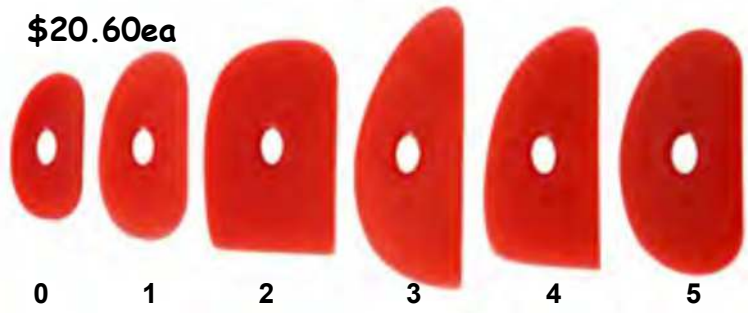

RESIN RIBS

$20.60ea

Six shapes cover most hand-building and throwing needs. Available in four hardnesses:

RED: MTR(0-5) extra soft - Great for compressing slabs, burnishing rims, chamois, and hand building.

YELLOW: MTY(0-5) soft - Perfect for smoothing, burnishing, porcelain, throwing, and hand building.

GREEN: MTG(0-5) medium - Great for compressing bottoms, burnishing, throwing, and hand building.

BLUE: MTB(0-5) firm - Still flexible but stiffer. Great for high burnish and throwing large work.

SMALL RESIN BOWL RIBS

RBRS $29.90ea

Dimensions 102 x 50mm

Available in four hardnesses:

- very soft (red)
- soft (yellow)
- medium (green)
- very firm (blue)