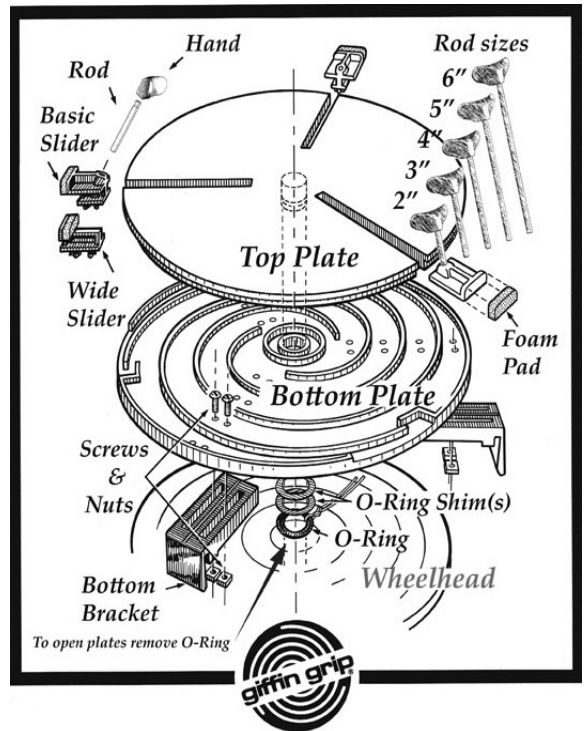

GIFFIN GRIP

GC1 Complete Set $515.80