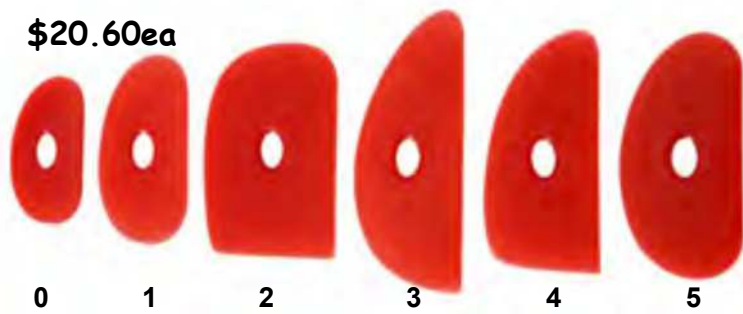

RESIN RIBS

$20.60ea

Six shapes cover most hand-building and throwing needs. Available in four hardnesses:

RED: MTR(0-5) extra soft - Great for compressing slabs, burnishing rims, chamois, and hand building.

YELLOW: MTY(0-5) soft - Perfect for smoothing, burnishing, porcelain, throwing, and hand building.

GREEN: MTG(0-5) medium - Great for compressing bottoms, burnishing, throwing, and hand building.

BLUE: MTB(0-5) firm - Still flexible but stiffer. Great for high burnish and throwing large work.