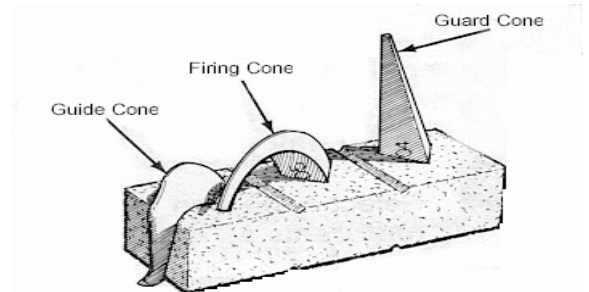

ORTON CONES		NOTE: When ordering cones please be sure to state whether you require mini or standard cones.	
CODE		$ ea	$ per Box 50/25*
MC	Mini Cone (designed for a kiln sitter)	1.10	36.20
SC00	Standard Cone (witness cone)	1.40	45.40
SSC	Self Supporting Cone (only select numbers available)	2.80	45.40*
SCS	Standard Cone Stand 3 Hole	4.90	-

The Three Cone System

While a single cone may be used on a shelf to “witness” the firing, it is recommended to use three different cones.

The group consists of a Firing Cone - the desired cone for the ware being produced; the Guide Cone - one cone number cooler; and the Guard Cone - one cone number hotter than the Firing Cone.

These cones need to be set deep in the kiln, yet should be visible through the bung hole.

When the Guide Cone starts to bend, the ware is approaching maturity.

The bending of the Firing Cone indicates that the firing is at its correct stage. If the Guard Cone has bent, the firing has passed its best time-temperature window.

PYROMETERS, PARTS & ACCESSORIES

CODE	ITEM	$
PYRO	Pyrometer Kit, includes: TES1314 Multi Input Meter, Thermocouple (N or K Type), Sheath, Connecting wire & plug	488.00
TES1314	Digital Multi Input Pyrometer	425.20
THERMO	Thermocouple - N or K Type (excludes sheath)	120.90
TS	Thermocouple Sheath 300mm x 11mm (internal)	112.00
TCI	Thermocouple Ceramic Insulators	4.90
BLOCK	Ceramic Block	17.50
CWD	Compensating Wire - to suit N, K, R type. Per 1m	6.60
PLUG	Miniature Plug (N or K Type)	14.20
PYROK	Pyrometer Kit, includes: 6802II K Type Thermometer, K Type Thermocouple (13cm), K Type Lead Wire (1m)	148.20
6802II	Digital Pyrometer for K Type Thermocouple (excludes thermocouple)	76.80
THERMK2	Thermocouple K Type (20cm)	84.30
THERMK	Thermocouple K Type (13cm)	67.50
WIREK	Lead Wires K Type (1m)	18.20