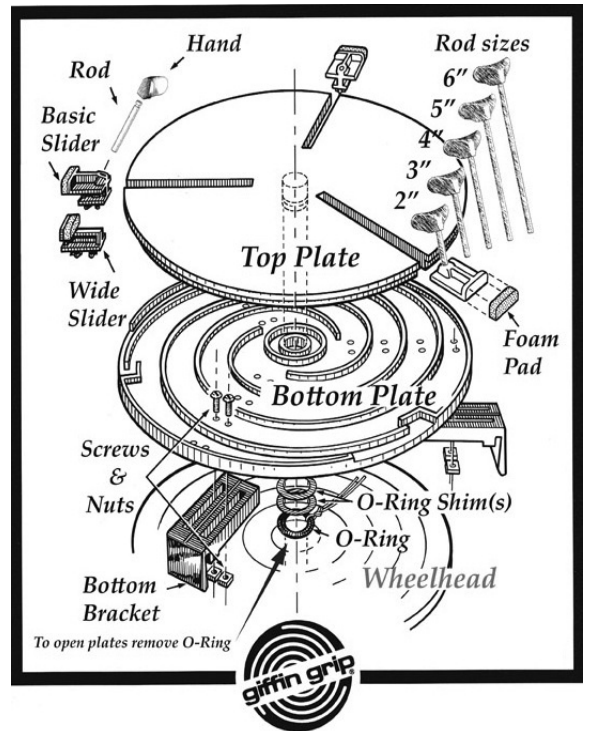

GIFFIN GRIP

GC1 Complete Set $515.80