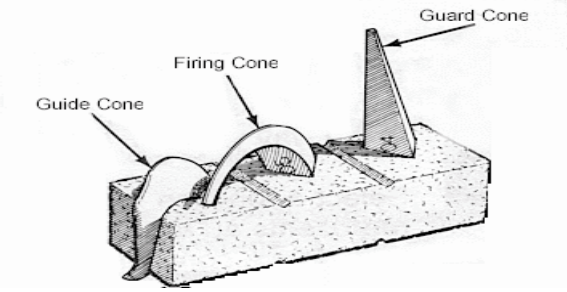

ORTON CONES		NOTE: When ordering cones please be sure to state whether you require mini or standard cones.	
CODE		$ ea	$ per Box 50/25
MC	Mini Cone (designed for a kiln sitter)	1.10	36.20
SC00	Standard Cone (witness cone)	1.40	44.50
SSC	Self Supporting Cone	2.80	44.50
SCS	Standard Cone Stand 3 Hole	4.90	-

The Three Cone System

While a single cone may be used on a shelf to “witness” the firing, it is recommended to use three different cones.

The group consists of a Firing Cone - the desired cone for the ware being produced; the Guide Cone - one cone number cooler; and the Guard Cone - one cone number hotter than the Firing Cone.

These cones need to be set deep in the kiln, yet should be visible through the bung hole.

When the Guide Cone starts to bend, the ware is approaching maturity.

The bending of the Firing Cone indicates that the firing is at its correct stage. If the Guard Cone has bent, the firing has passed its best time-temperature window.

PYROMETERS, PARTS & ACCESSORIES

CODE	ITEM	$
PYRO	Pyrometer Kit, includes: TES1314 Multi Input Meter, Thermocouple (N or K Type), Sheath, Connecting wire & plug	488.00
TES1314	Digital Multi Input Pyrometer	425.20
THERMO	Thermocouple - N or K Type (excludes sheath)	120.90
TS	Thermocouple Sheath 300mm x 11mm (internal)	112.00
TCI	Thermocouple Ceramic Insulators	4.90
BLOCK	Ceramic Block	17.50
CWD	Compensating Wire - to suit N,K,R type. Per 1m	6.60
PLUG	Miniature Plug (N or K Type)	14.20
PYROK	Pyrometer Kit, includes: 6802II K Type Thermometer, K Type Thermocouple (13cm), K Type Lead Wire (1m)	148.20
6802II	Digital Pyrometer for K Type Thermocouple (excludes thermocouple)	76.80
THERMK	Thermocouple K Type (13cm)	57.50
WIREK	Lead Wires K Type (1m)	18.20