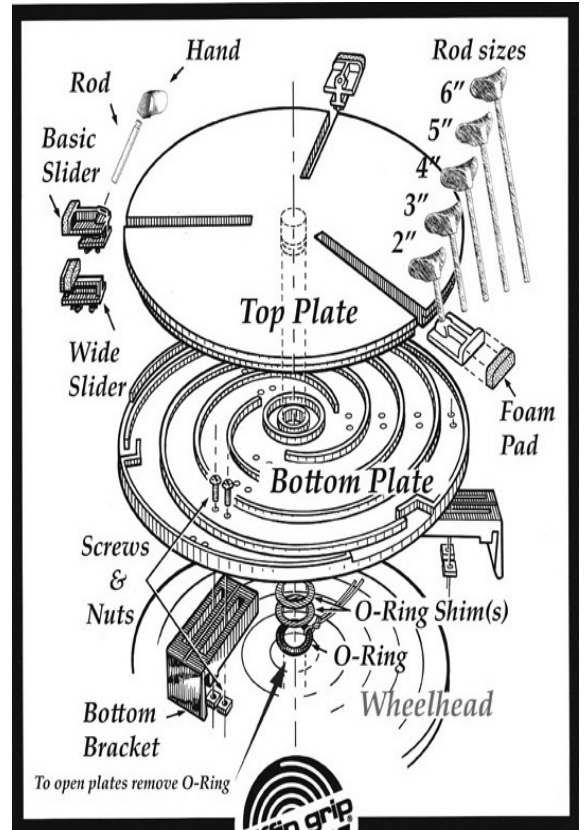

GIFFIN GRIP

GC1 Complete Set $515.80