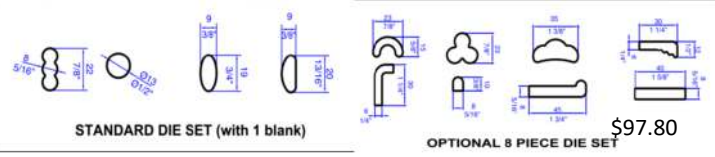

VENCO SLAB ROLLER $2720.00

Specifications

Table Height 87cm Table Length 120cm
Table Width 82cm Roller Width 76cm
Packed Weight 70kg (0.52m³)

- ❖ Competitively priced
- ❖ Easy roller adjustment with thickness indicator
- ❖ Large diameter operator handle for easy rolling
- ❖ Comes complete with canvas
- ❖ Very stable galvanised and powdercoated steel frame
- ❖ Large work tables

Additional Canvas $107.50

VENCO TABLE TOP SLAB ROLLER $1580.00

Features

Durable Waterproof Heavy Duty Ply Side Tables 600mm long x 400mm wide
Removable Side Tables for easy storage. Double Roller Geared Drive
Corrosion resistant precision cut gears. Lightweight @20kg

Additional Canvas $77.80

VPM VENCO MINI PUG MILL $1970.00

63mm Nozzle, Non-Deairing

VENCO HIGH CAPACITY EXTRUDER with Die Set $789.90

Optional Hollow Die Set (not shown) $124.20

WME WALL MOUNTED EXTRUDER $430.80

Designed and Made in Australia Super Robust
Ideal for Schools and Studios

76mm Barrel
All Stainless Steel
Includes 4 Dies
and 1 Blank Die

Quick Release
Die Holder

$97.80

HEL HAND EXTRUDER LARGE 125.50